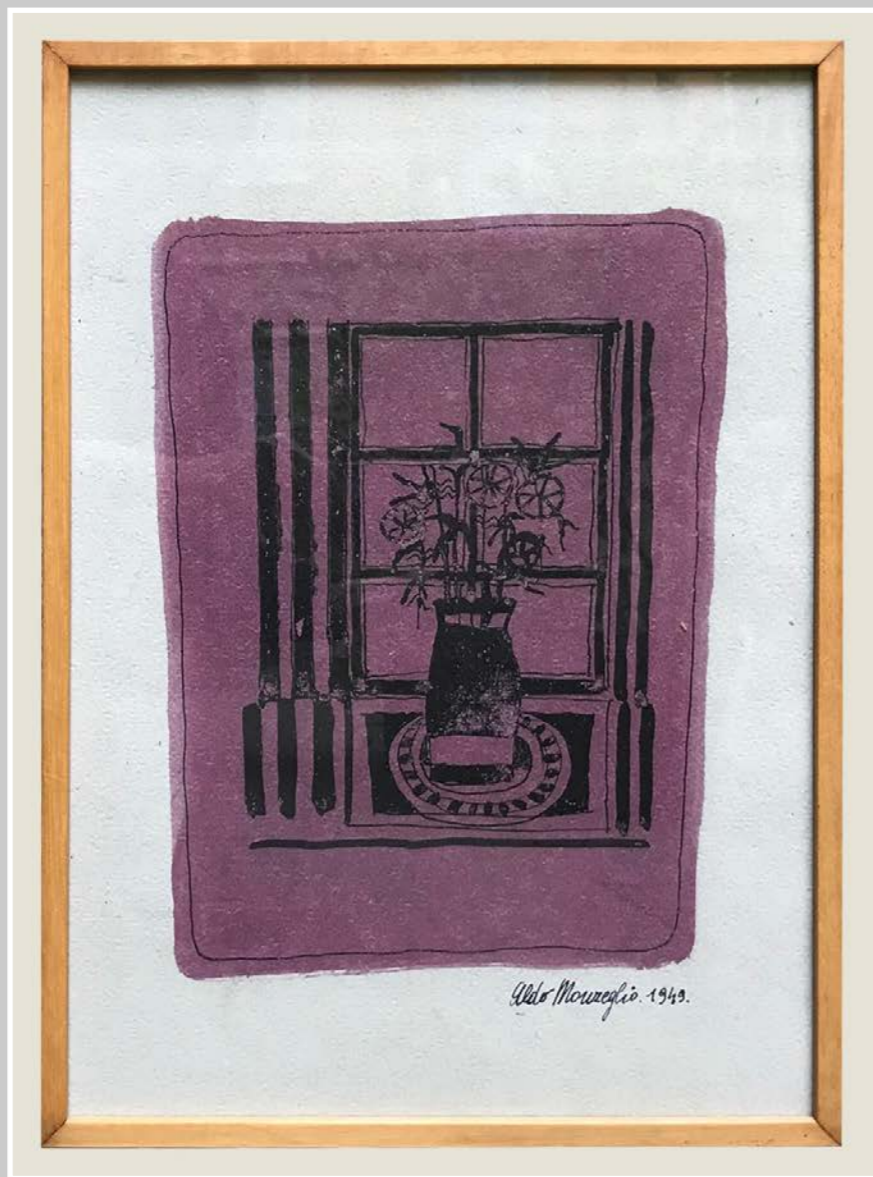

Aldo Marchetti 1949.